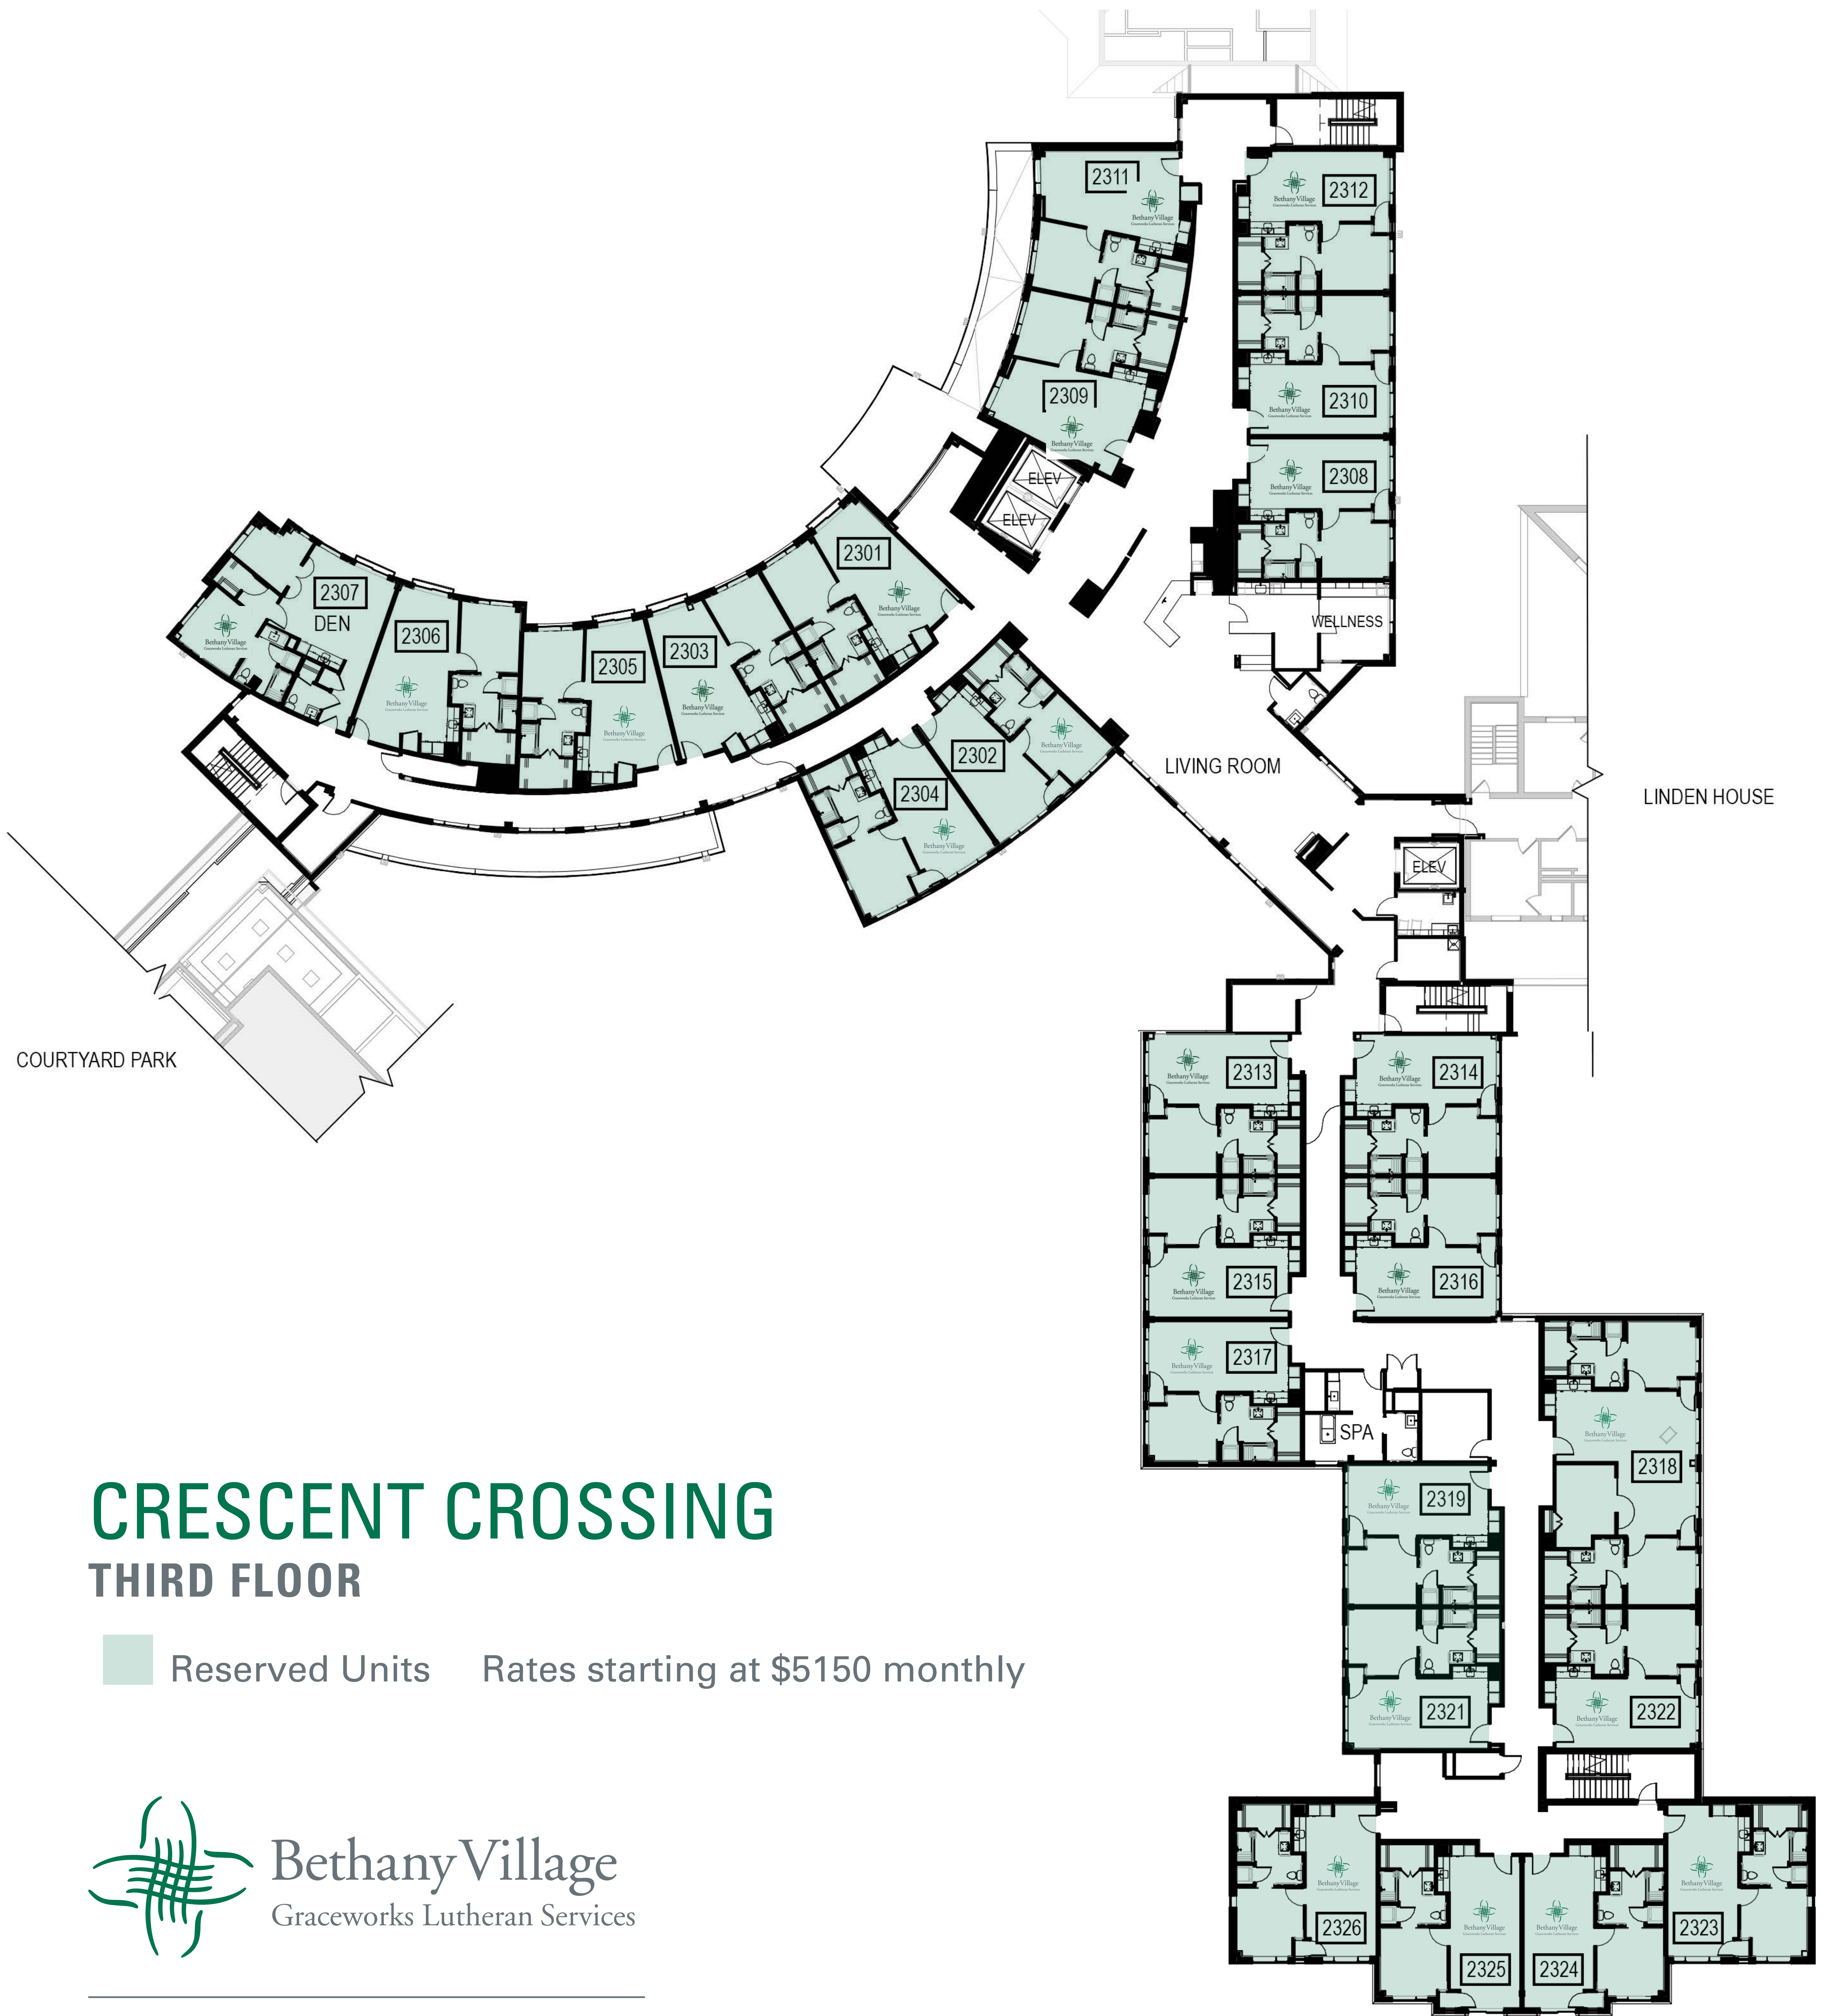

# CRESCENT CROSSING

## SECOND FLOOR

Reserved Units    Rates starting at \$5150 monthly

**Bethany Village**  
Graceworks Lutheran Services