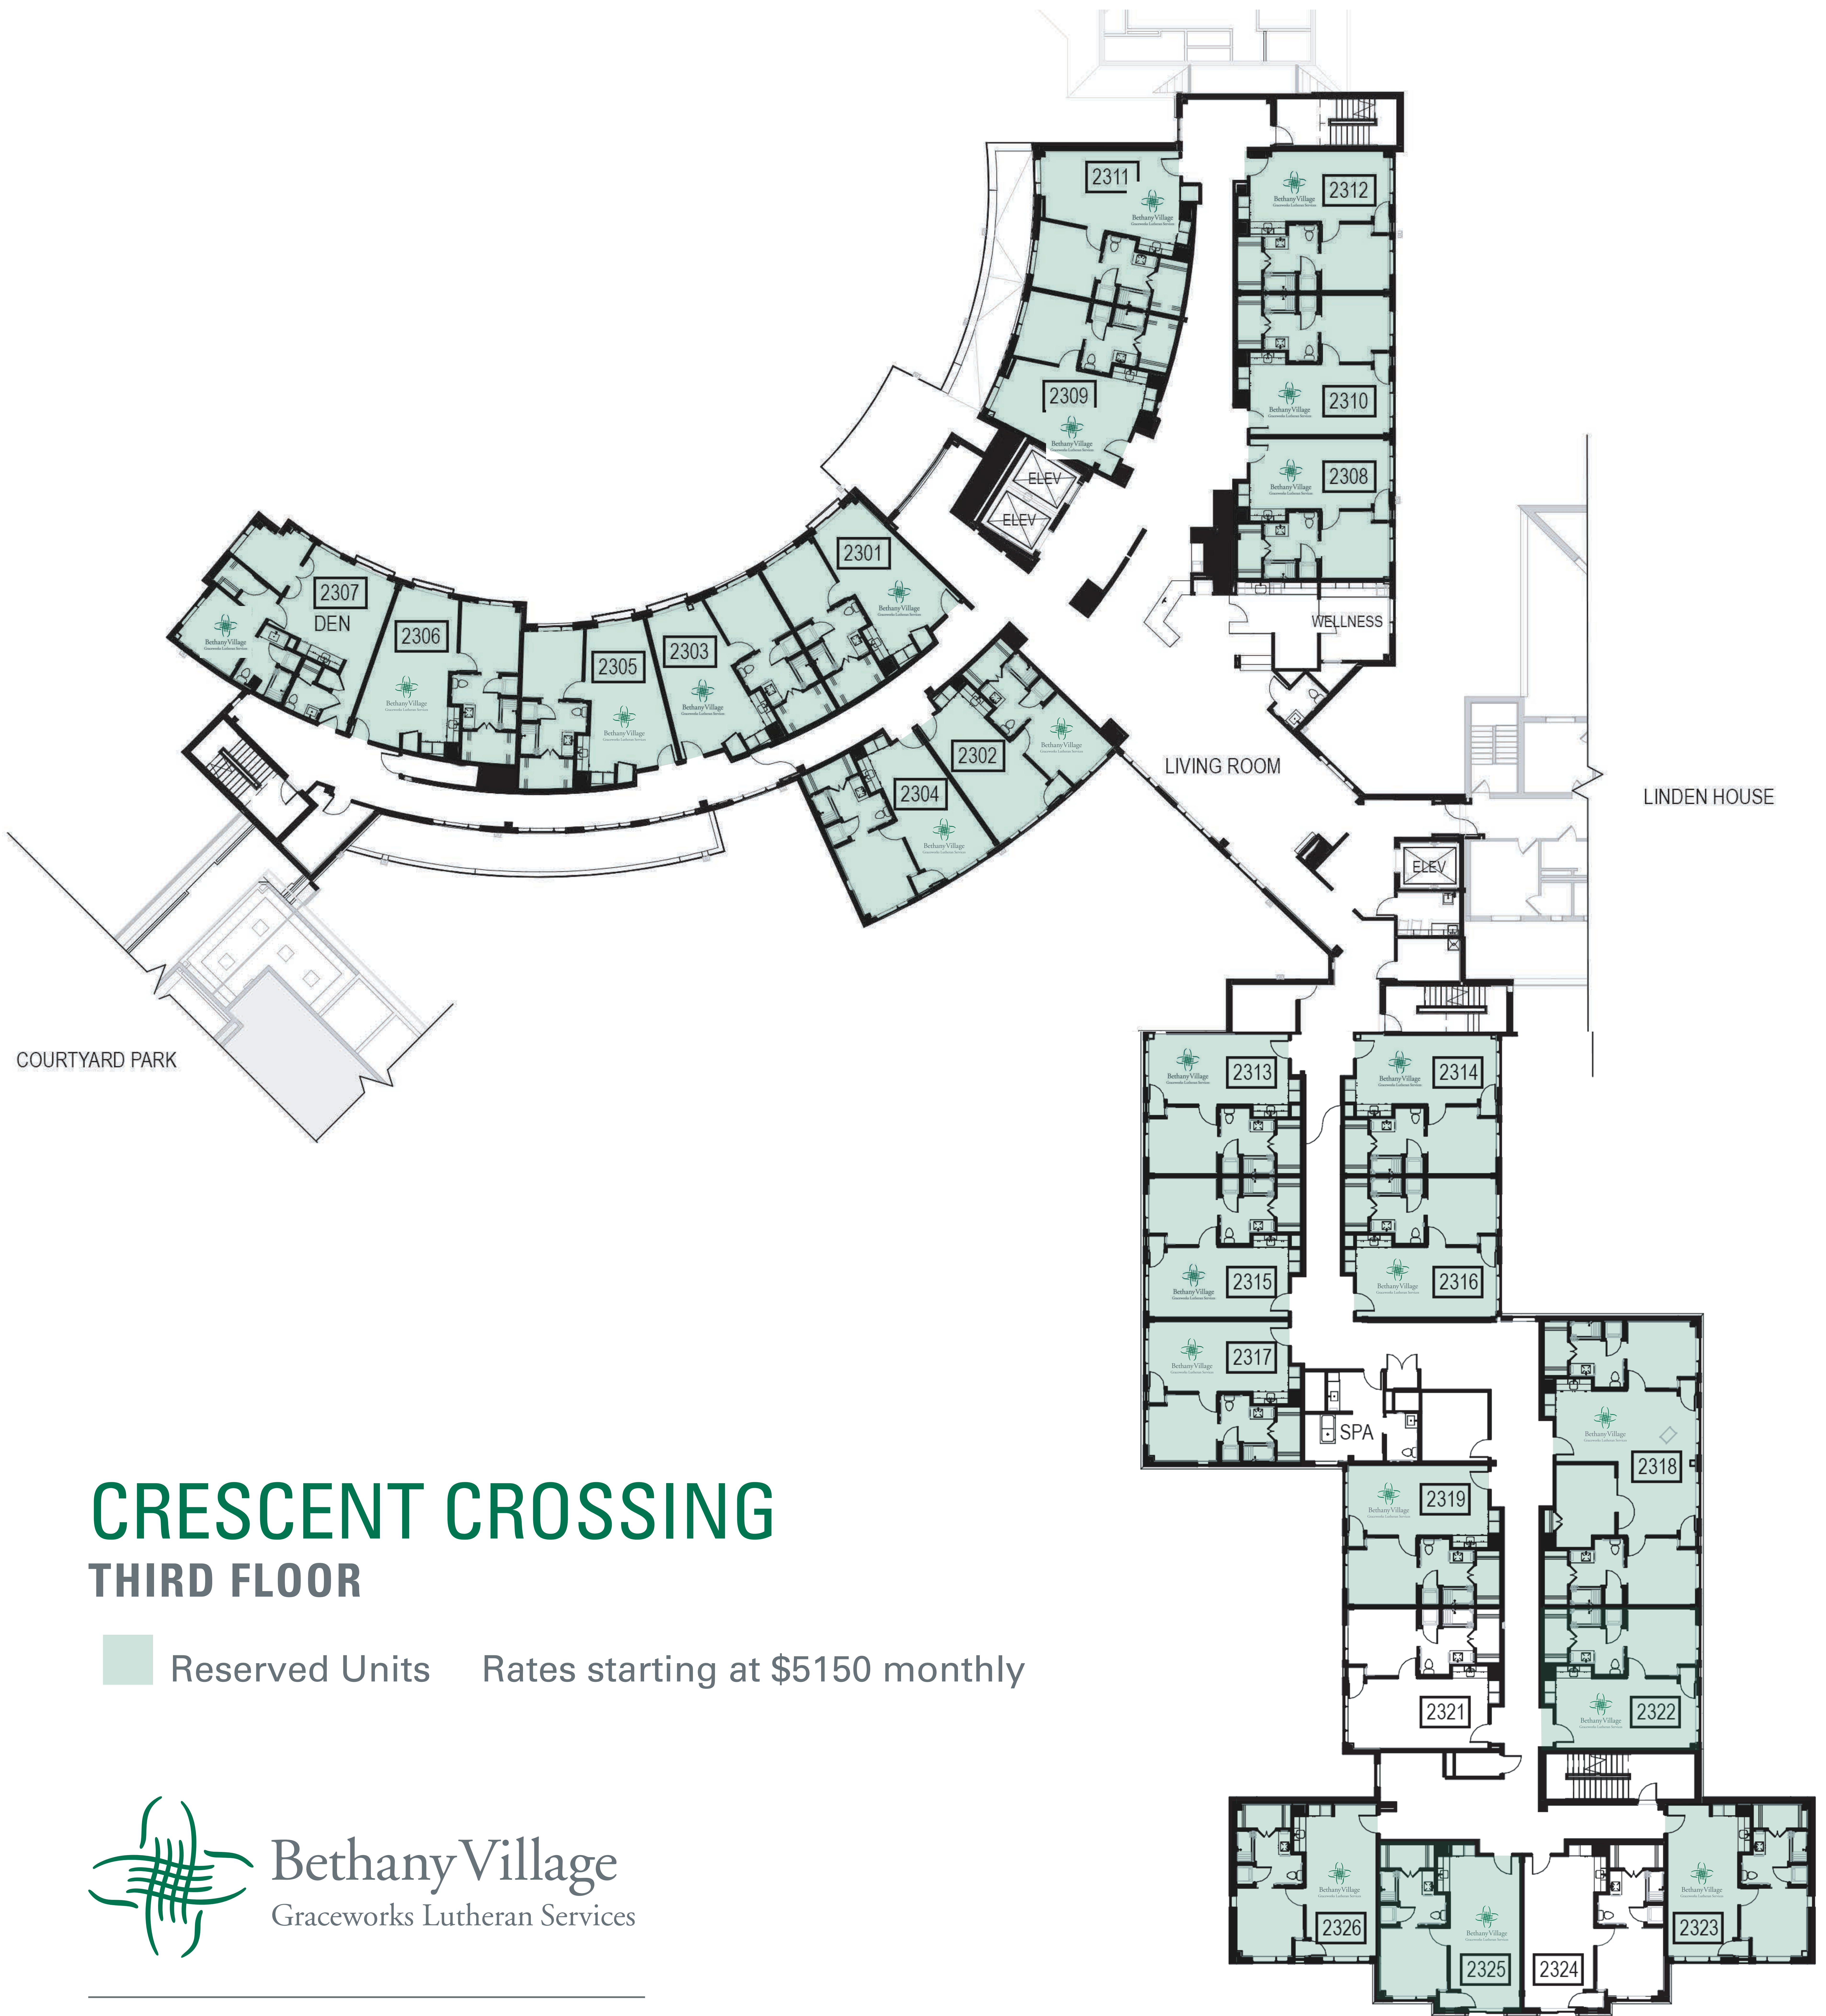

# CRESCENT CROSSING

## SECOND FLOOR

Reserved Units Rates starting at \$5150 monthly

**Bethany Village**  
Graceworks Lutheran Services