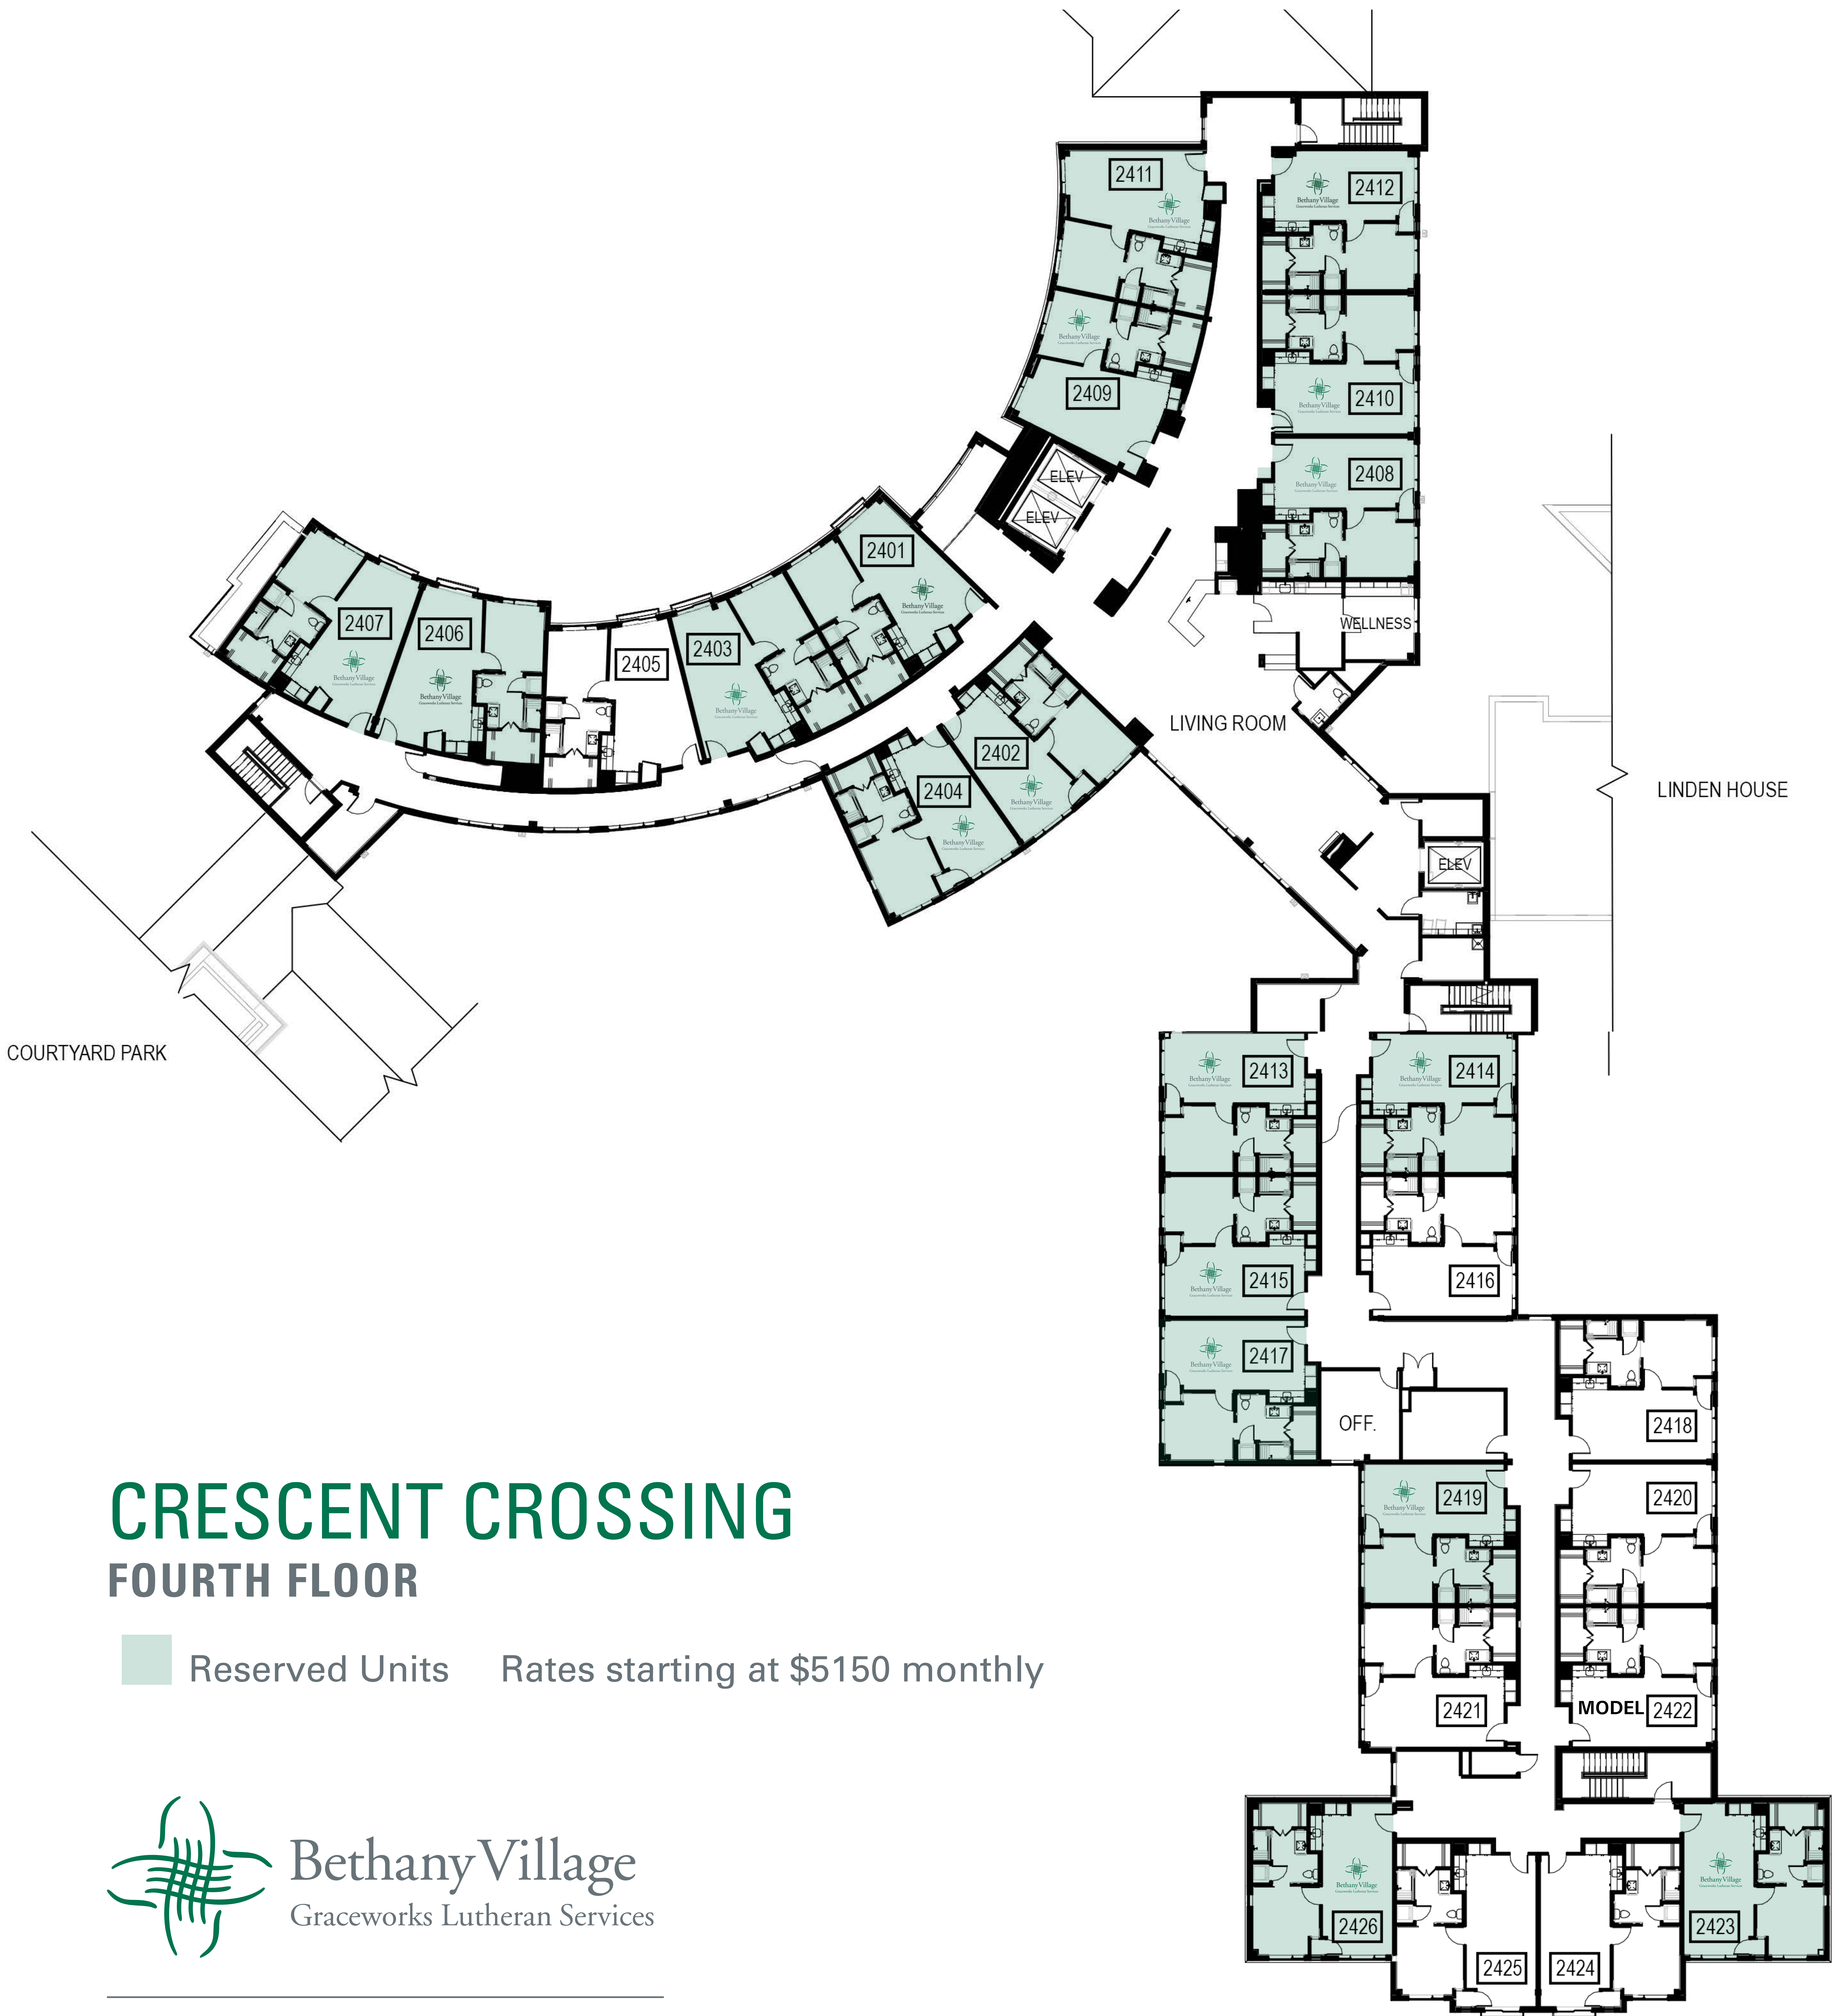

# CRESCENT CROSSING

## SECOND FLOOR

Reserved Units Rates starting at \$5150 monthly

**Bethany Village**  
Graceworks Lutheran Services